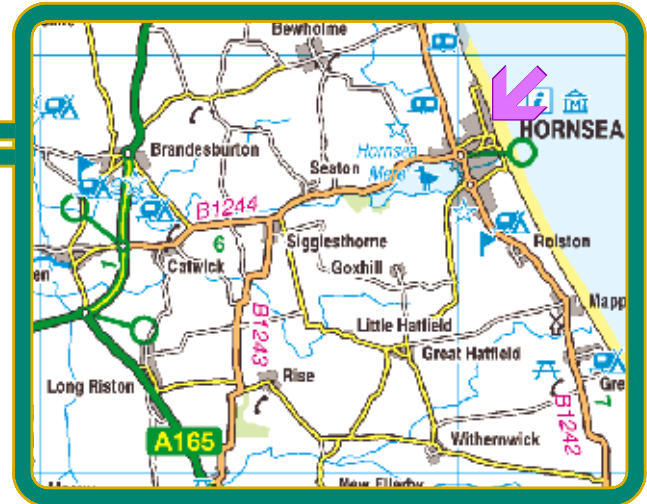

Location of  
**Hornsea  
Leisure Centre**

Produced by  
**EAST RIDING**  
OF YORKSHIRE COUNCIL

Hornsea Leisure Centre  
Broadway  
Hornsea  
East Riding of Yorkshire  
HU18 1PZ

**P** Use Leisure Centre  
Car Parks

This map is reproduced from Ordnance Survey material with the permission of Ordnance Survey on behalf of Her Majesty's Stationery Office Crown copyright 2006. Unauthorised reproduction infringes Crown copyright and may lead to prosecution or civil proceedings. East Riding of Yorkshire Council 100023383.