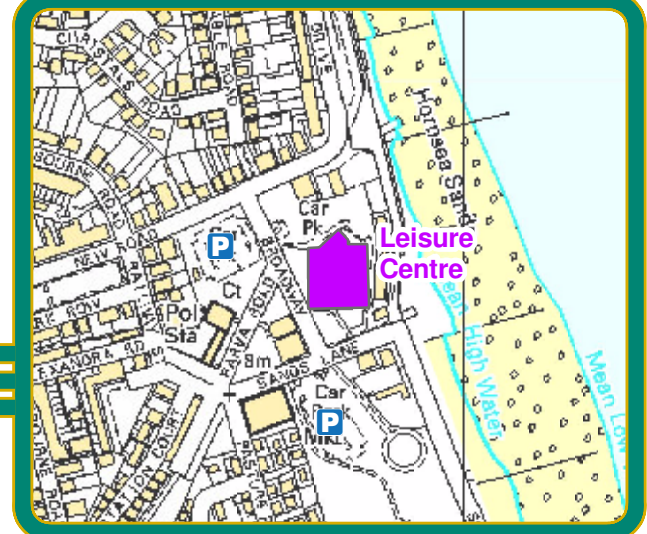

Location of  
**Hornsea  
Leisure Centre**

Produced by  
**EAST RIDING**  
OF YORKSHIRE COUNCIL

Hornsea Leisure Centre  
Broadway  
Hornsea  
East Riding of Yorkshire  
HU18 1PZ

**P** Use Leisure Centre  
Car Parks

This map is reproduced from Ordnance Survey material with the permission of Ordnance Survey on behalf of Her Majesty's Stationery Office Crown copyright 2006. Unauthorised reproduction infringes Crown copyright and may lead to prosecution or civil proceedings. East Riding of Yorkshire Council 100023383.